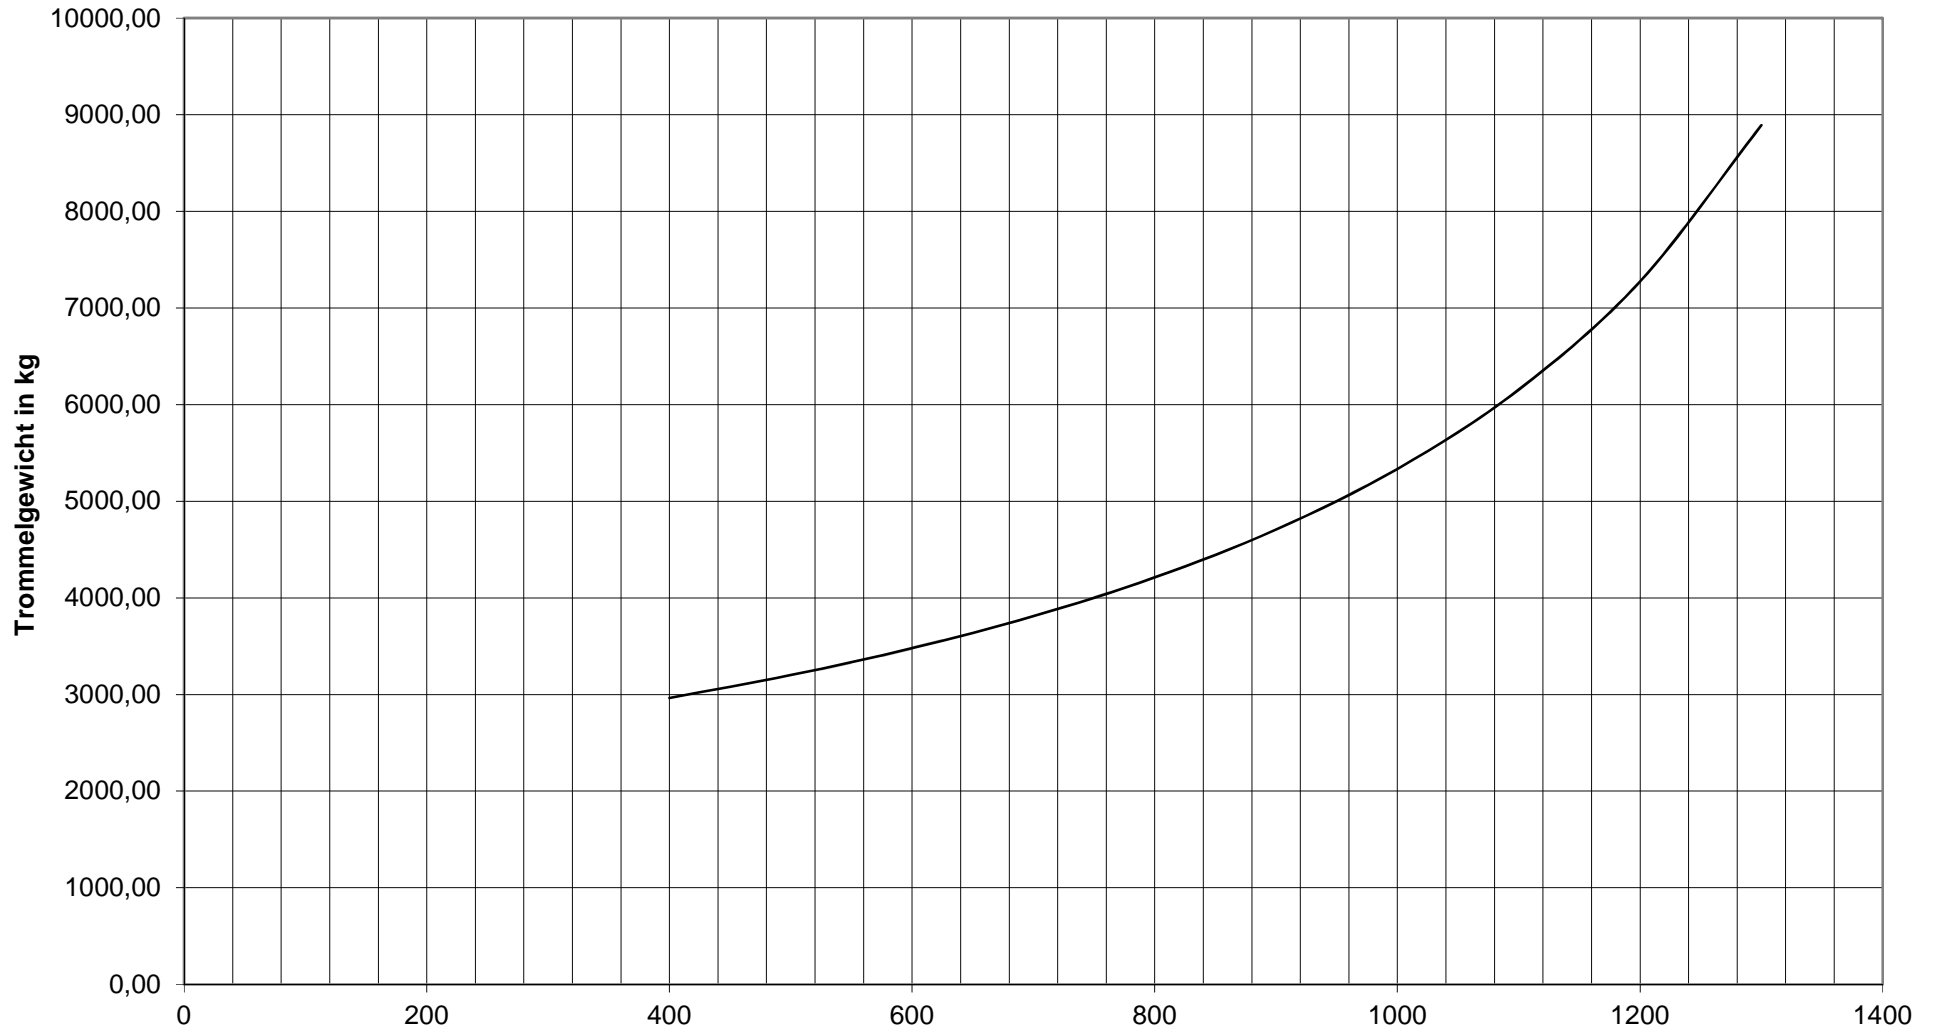

Stahlrohrwelle
Steel tube axles
90x1500

Stahlrohrwelle
Steel tube axles
90x1800

Stahlrohrwelle
Steel tube axles
90x2050