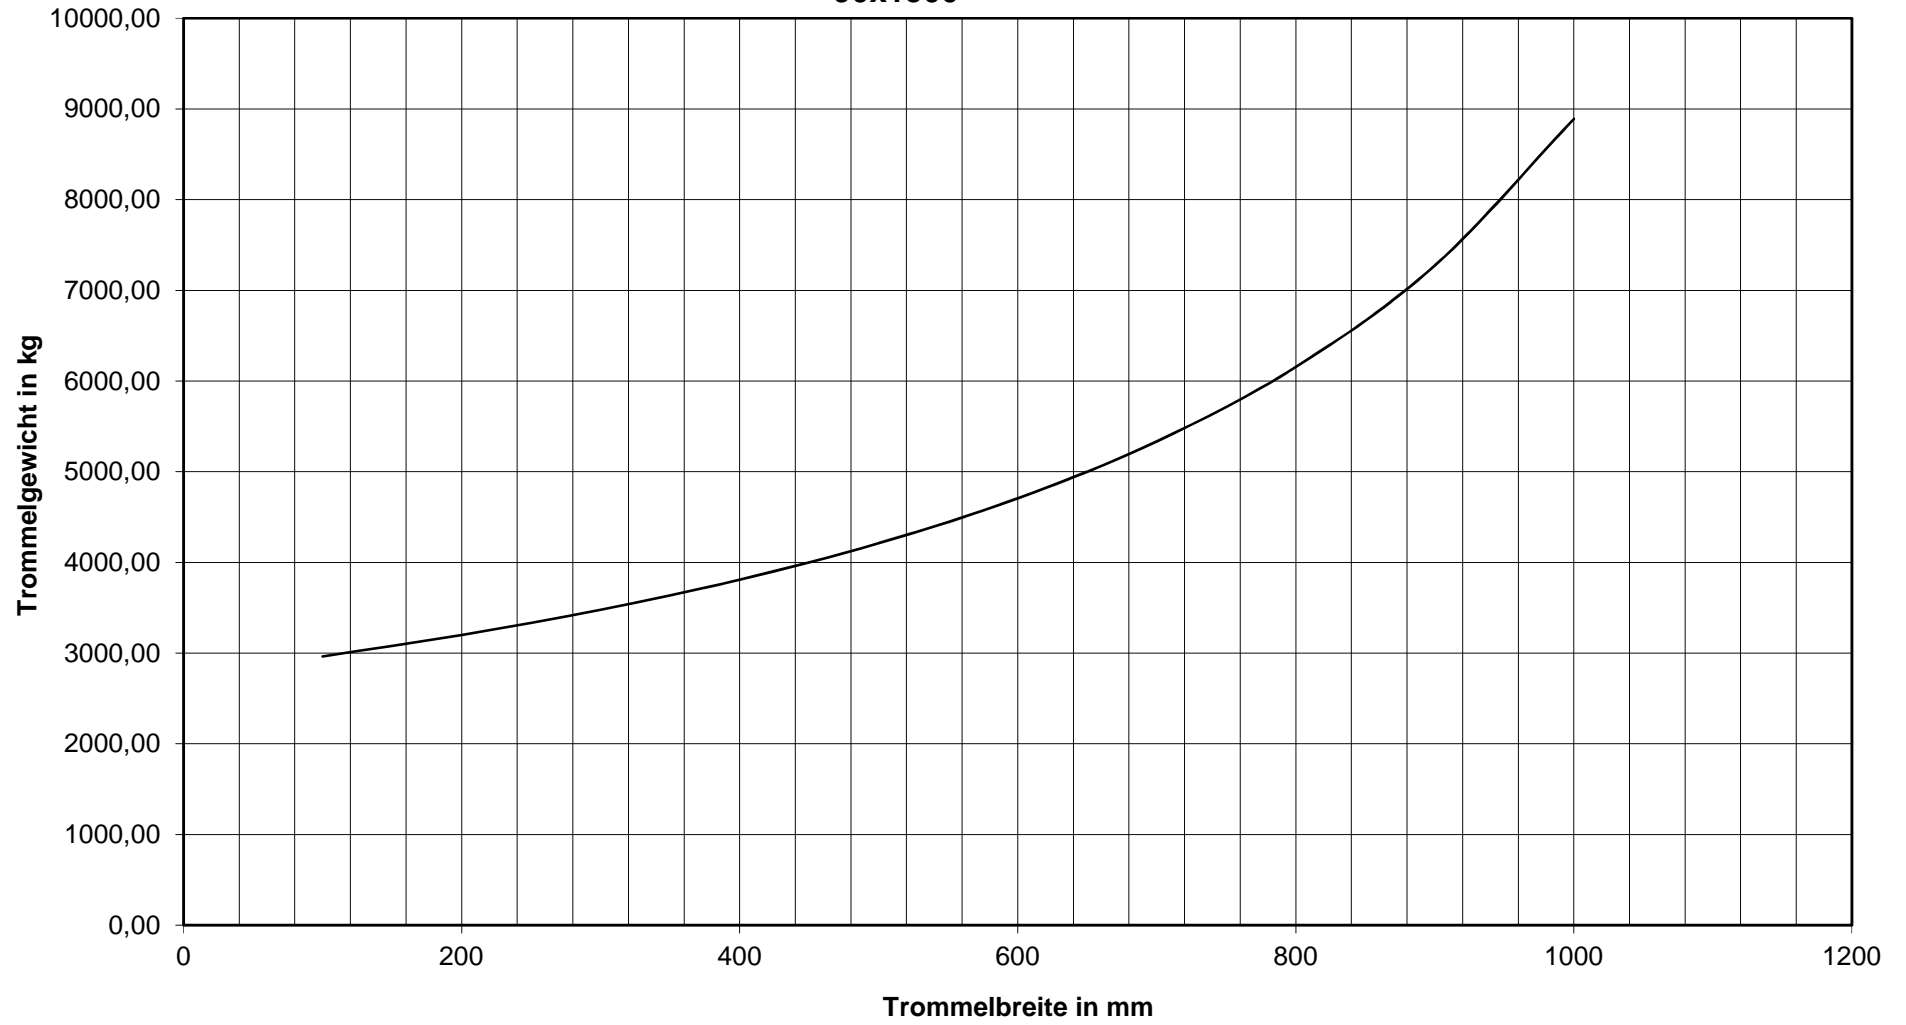

Stahlrohrwelle
Steel tube axles
90x1500

Stahlrohrwelle
Steel tube axles
90x1800

Stahlrohrwelle
Steel tube axles
90x2050