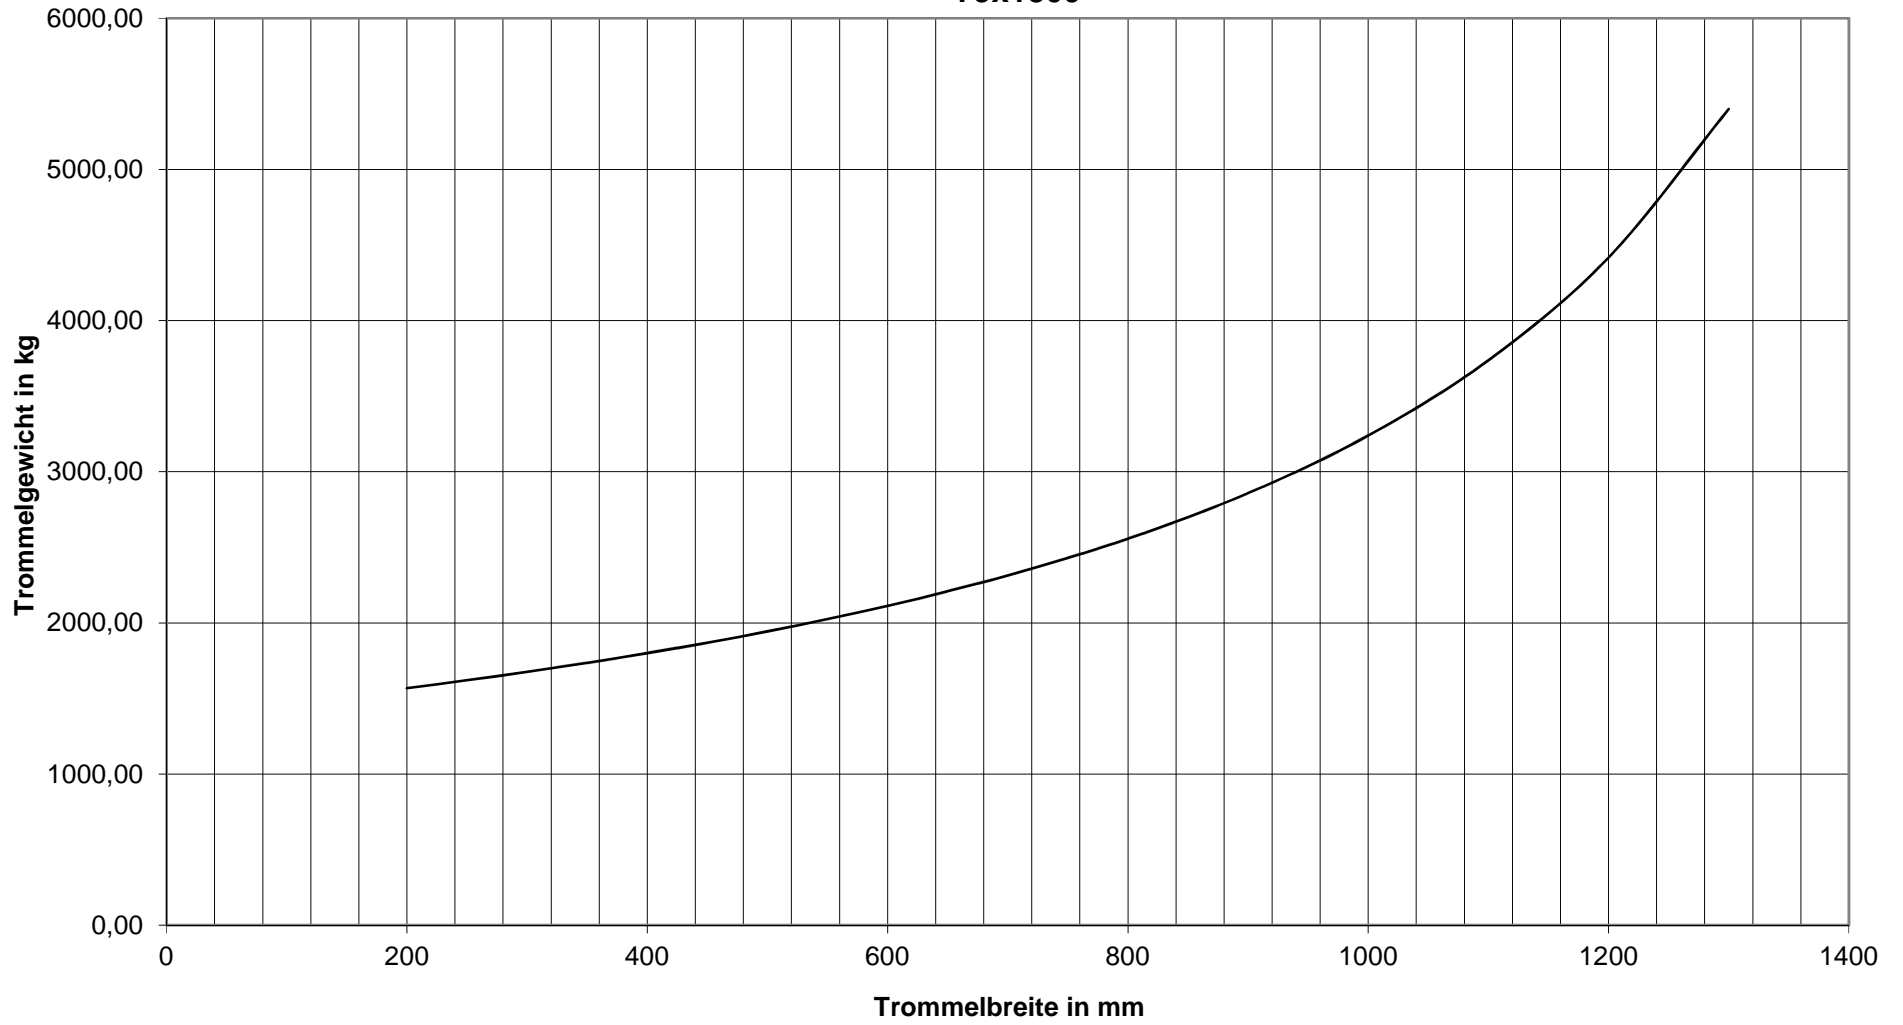

**Aluminium-Trommelachse  
Leight metal axles  
75x1500**

**Aluminium-Trommelachse**  
**Leight metal axles**  
**75x1800**

**Aluminium-Trommelachse  
Leight metal axles  
75x2050**