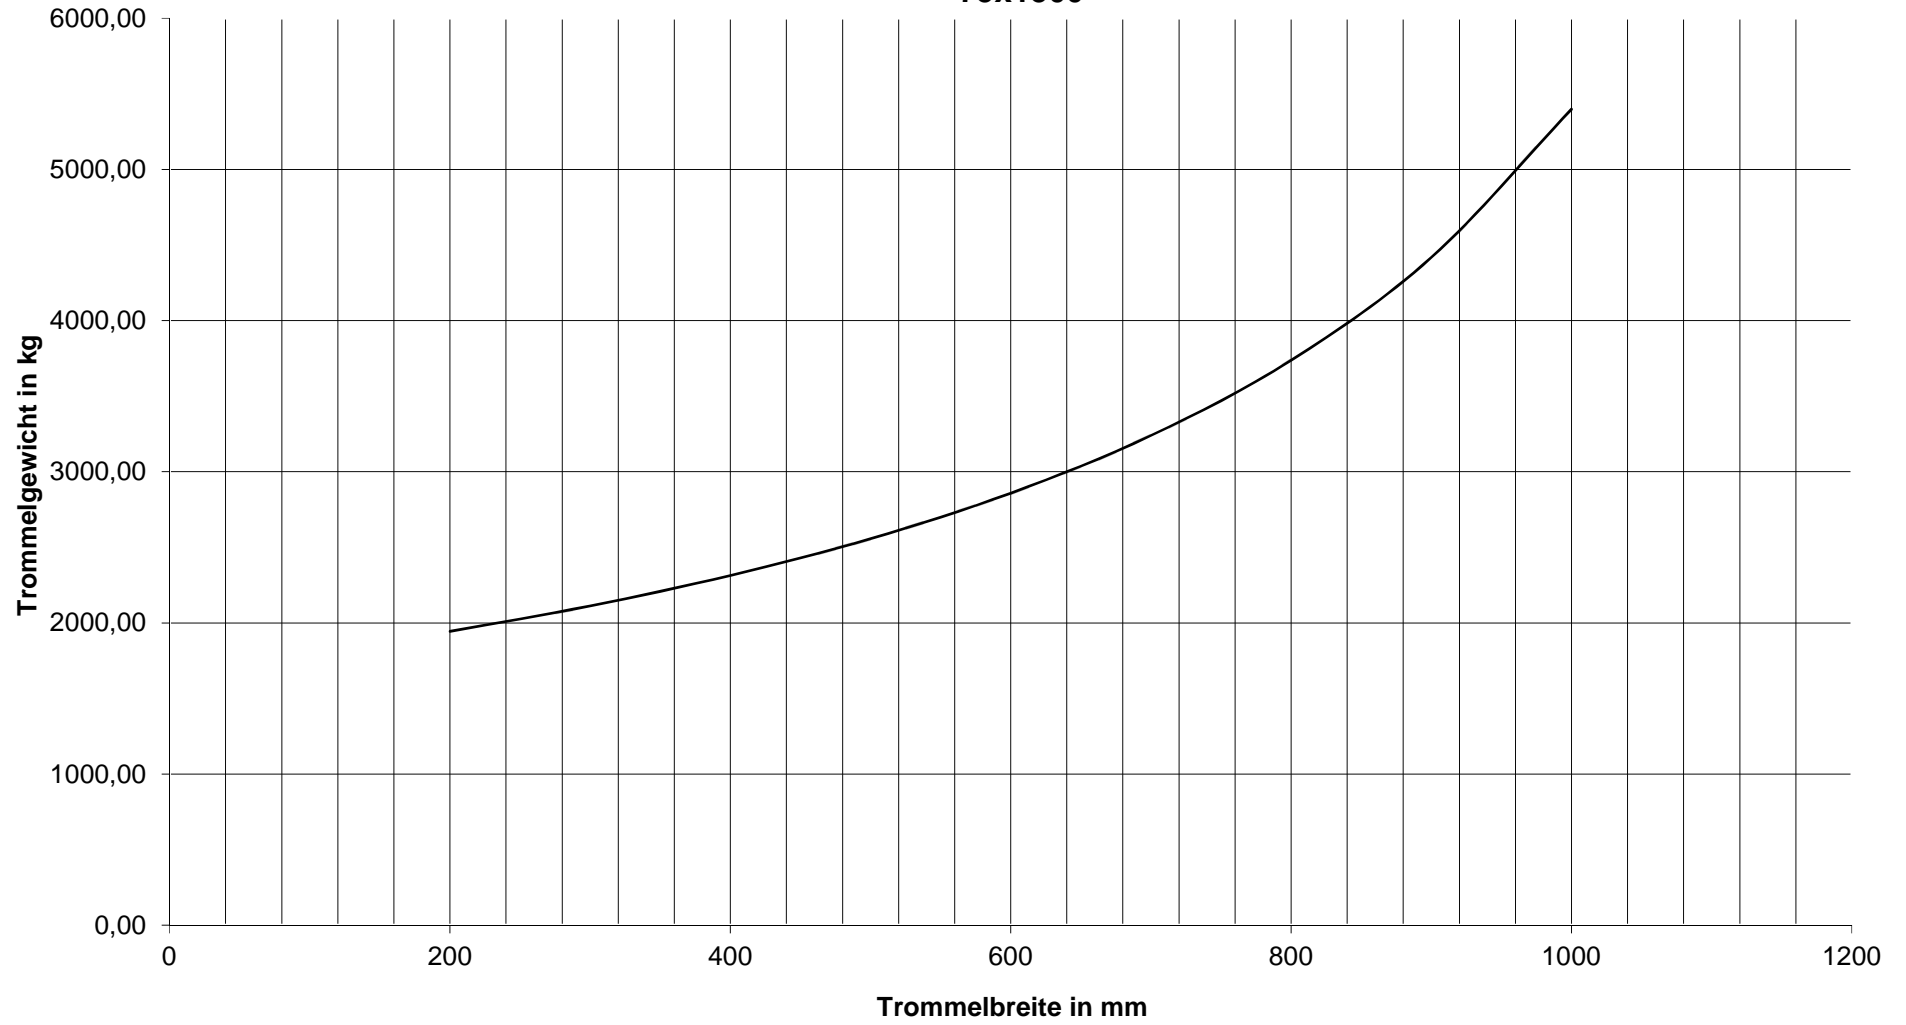

**Aluminium-Trommelachse  
Leight metal axles  
75x1500**

**Aluminium-Trommelachse**  
**Leight metal axles**  
**75x1800**

**Aluminium-Trommelachse  
Leight metal axles  
75x2050**